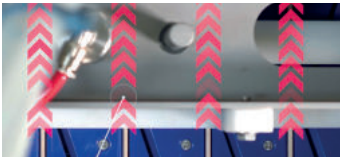

For skewers with several ingredients.

Unique skewer guide.

Produces automatically up to 4080/h.

FOR COMPLEX SKEWER PRODUCTS.

For **complex** skewered products with **several** ingredients. The **reliable** skewer system for **maximum efficiency**.

**PRODUCES
4080 SKEWERS.
WITHOUT A
BREAK. WITHOUT
ERRORS.**

Producers

Retail

SKEWER SYSTEM 4080

| | |
|--------------------------------|---|
| Key advantages | Reliable skewer system with maximum efficiency for the production of complex skewers . Maximum variety . Reduction in labor costs. |
| For the following ingredients | All types of meat, poultry, fish, new meat, cheese, fruit, fruit, baked goods, sweets |
| Skewers per hour | 4080 |
| Skewers per minute | 8 – 68 |
| Synchronized skewers per index | 2 4 |
| Automated Skewering System | ✓ |
| Recommended for | Multi-Piece 3- 13 Pieces/Skewer |
| Pick and Place Portal Robot | optional |
| Tray Loading Robot | optional |
| Clean in Place for Cavities | optional |
| Clean in Place for System | optional |
| Employees | 2 – 4 |
| Loading Extension | optional |
| Round Skewer Length, Diameters | 100 – 240 mm, 3,2 3,8 mm, optional 3 – 10 mm |
| Flat Skewer Length | 120 – 240 mm |
| Type of skewer | Round Flat Gun |
| Skewering Guarantee | ✓ |
| Output Guarantee | ✓ |